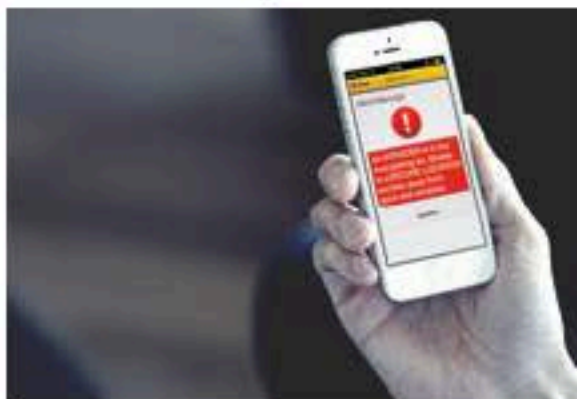

Go to sp.hotims.com and enter 349 for product information.

Emergency Notification App
Can send preset alerts

The Alertus activation app allows authorized dispatchers to send

preset alerts as well as view or cancel active alerts. Launching an alert via the app can also activate notification alerts through other, integrated products—including the Alert Beacon, Alert Desktop Notification, LED marquee display, text-to-speech interface for public address and giant outdoor speaker systems, fire alarm interface, VoIP phone alerting, and digital signage and cable television override. *Alertus Technologies.*

Go to sp.hotims.com and enter 350 for product information.

Access Control System Software
Features system lockdown and door status reporting

Security officials at schools, courts, government offices and other facilities which may be targets of crime or terrorism need the ability to lock or disable groups of doors with a single command in order to react to internal or external threats, and they also need to know the real-time status of controlled doors in their facility. These features work with either the Secura Key SK-ACPE-LE or the NOVA.16 (SK-MRCP) access control panels and Smart Readers. SK-

Go to sp.hotims.com and enter 352 for product information.

720-Degree Home Video Monitoring
Coverage from the floor to the ceiling

ALLIE is a dual-lens camera that gets placed atop a table or countertop and easily connects to the Wi-Fi network. Scanning 360-degrees horizontally and 360-degrees vertically, the camera—in conjunction with its integrated, proprietary software App—deliver an unprecedented remote-monitoring experience wherein the user can panoramically view from floor-to-ceiling and completely around the room—even zoom and freeze images—without any distortion. *IC Real Tech.*